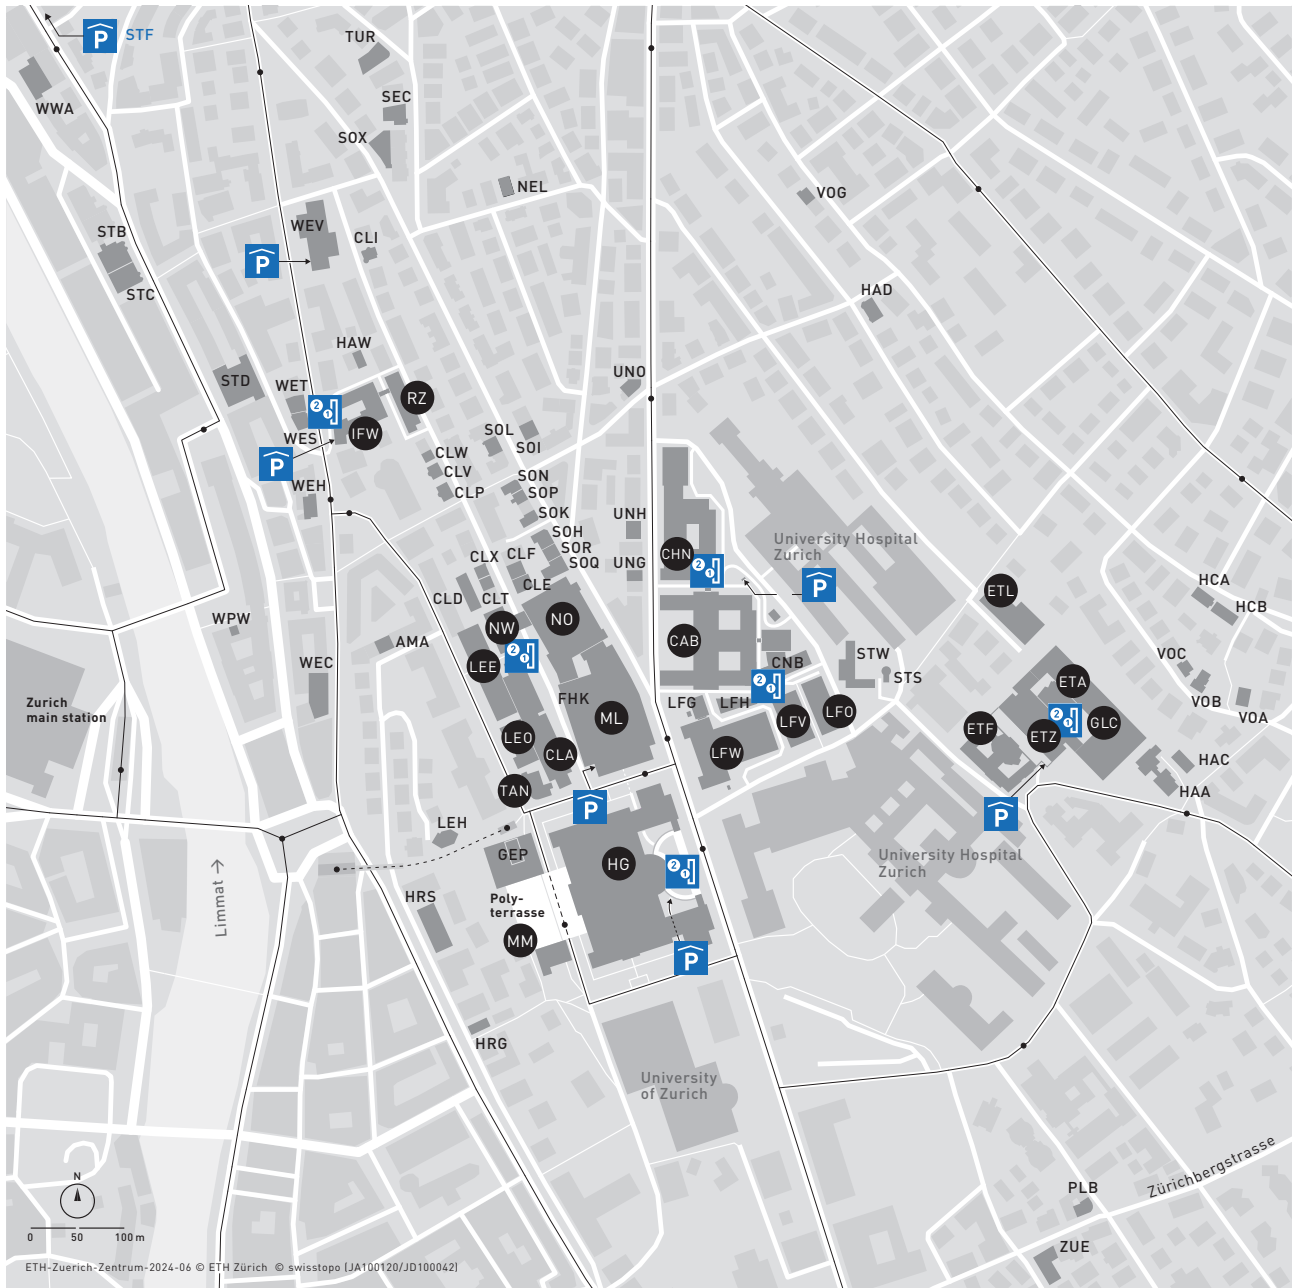

Parking facilities on Zentrum campus

- CHN** ETH underground car park, access via Universitätsstrasse 6, no assigned spaces, permit holders only
- ETZ** ETH underground car park, Gloriastrasse 35, no assigned spaces, permit holders only
- HG** ETH underground car park, Karl-Schmid-Strasse, no assigned spaces, permit holders only, public Mon – Fri, 4 p.m. – 7 a.m. Sat and Son, daily
- IFW** ETH underground car park, access via Weinbergstrasse, no assigned spaces, permit holders only

- ML** ETH underground car park, access via Clausiusstrasse, no assigned spaces, permit holders only
- STF** ETH underground car park, Stampfenbachstrasse, no assigned spaces, permit holders only
- WEV** ETH underground car park, Weinbergstrasse, no assigned spaces, permit holders only